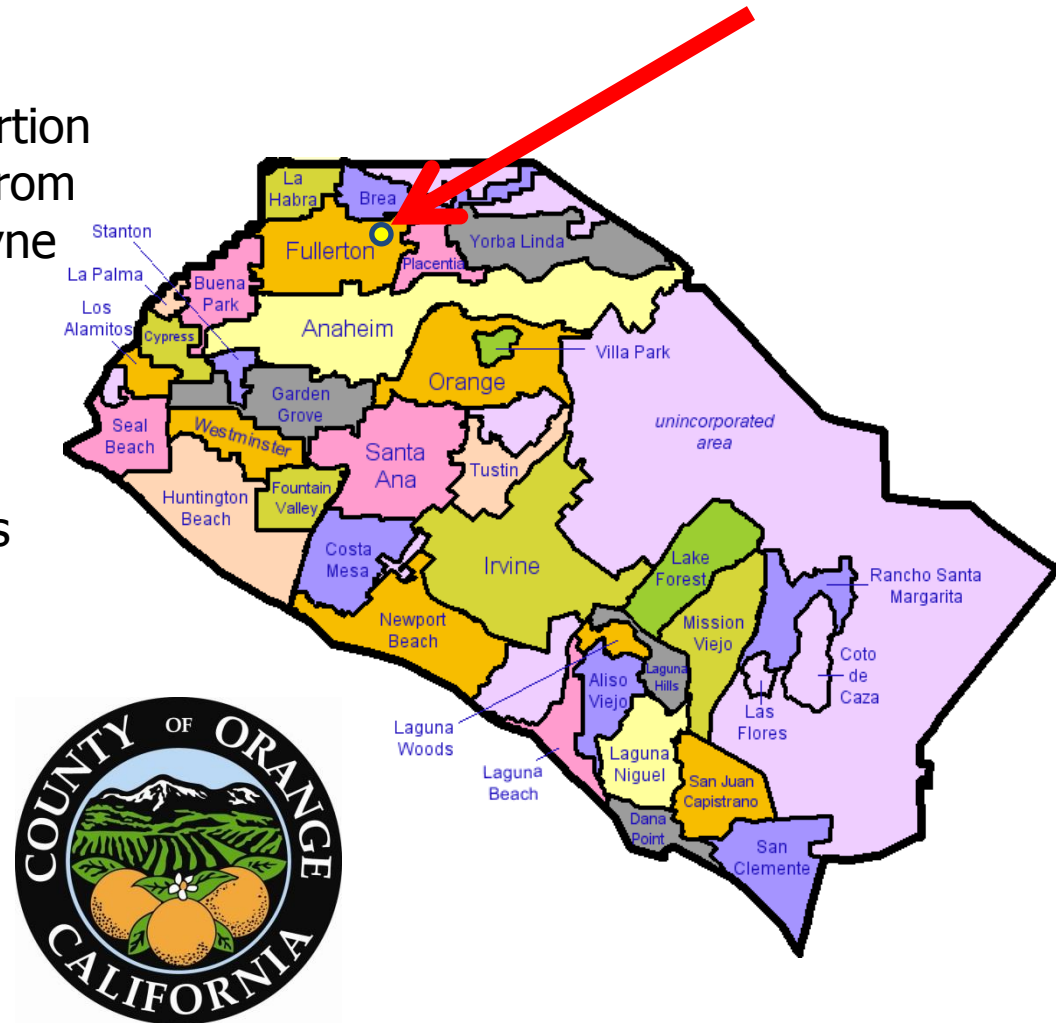

Where is Cal State Fullerton?

We are located in the North-East portion Of orange County. We are 8 miles from Disneyland, 17 miles from John Wayne Airport in Santa Ana, and 36 miles east of Los Angeles airport.

Cal State LA – 27 miles
Cal State Dominguez Hills – 28 miles
Cal Poly Pomona – 15 miles
Cal State San Marcos – 77 miles
Cal State San Bernardino – 50 miles
Cal State Northridge – 54 miles
Cal State Long Beach – 24 miles