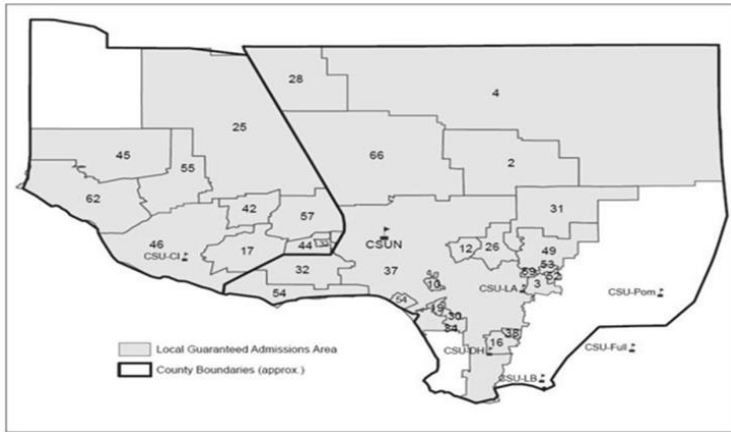

CSUN Admissions/Impaction

- Admissions impacted for freshmen
- Not impacted for transfers
- Certain majors impacted for all

- Local Admission Area
LA County and all of Ventura County
- Out of area students need higher Eligibility Index using GPA and Test Scores (Minimum 3200 w/SAT or 740 w/ACT)
- Music majors – auditions required
- Nursing majors must have RN completed