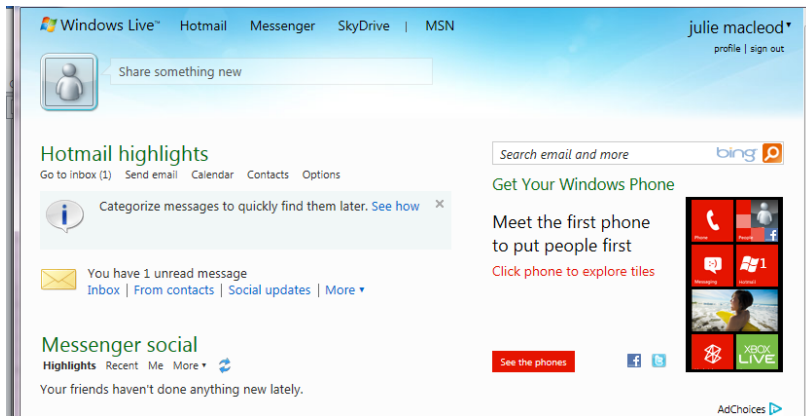

Birth date:

Enter the characters you see [New](#) | [Audio](#) | [Help](#)

Send me email with promotional offers and survey invitations from Windows Live, Bing, and MSN. (You can unsubscribe at any time.)

Skydrive: is a file hosting service that allows users to upload and sync files to a cloud storage. Users can then access them from a Web browser or their local device. It is part of the [Windows Live](#) range of online services and allows users to keep the files private, share them with contacts, or make the files public.