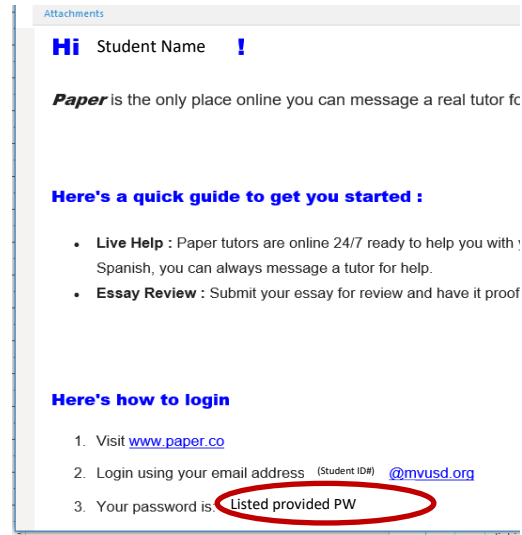

Student Instructions

Steps to take:

1.

Go to your 365 student email and search for an email from [Paper](mailto:mail@Paper.co). (mail@Paper.co)

The subject line should read:
"Welcome to 24/7 online homework help"

2.

Copy the password in the body of the email from [Paper](#). Then go your Canvas page.

3.

Once you are logged into Canvas, select "Help" on the Global Navigation menu.

Click on the "Free Tutoring (6th-12th grade)" link listed under other resources

Please note:

Tutoring for grades 4 & 5, are not currently available but will on November 2, 2020.

What it looks like: