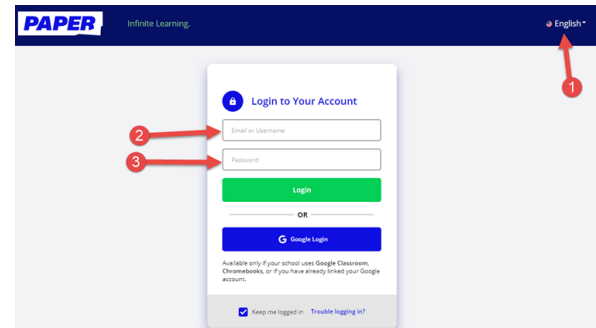

Then [paste the password](#) you previously copied into the [password field](#).

5.

Read the code of conduct, [check the box](#) that says, you have read and agree to the code.

Then [click on "I agree"](#)

6.

Congratulations! You are now in Paper and able to [use their 24/7 tutoring services](#). **Before you begin**, we ask that you [change the password](#) to your account to the same one as your school 365 account. To do this [follow the next steps](#)

7.

Remember: Reset Password

Go to settings displayed in the illustration to the right and highlighted as arrows 1 & 2

What it looks like:

Before we get started, let's go over some rules.

While using Paper, I promise to...