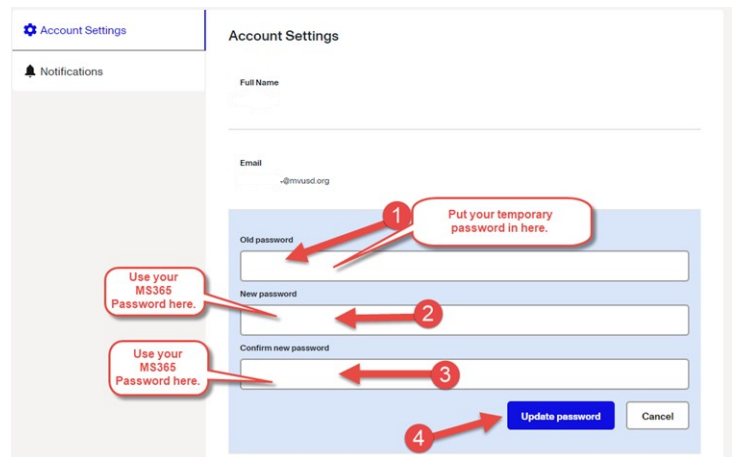

7.

Remember: Reset Password

Go to settings displayed in the illustration to the right and highlighted as arrows 1 & 2

What it looks like:

Before we get started, let's go over some rules.

While using Paper, I promise to...

Student Instructions

Steps to take:

8.

Select [edit](#), as shown as number 1 on the picture

What it looks like:

9.

Follow the [instructions](#) on the screen to reset your password to your current Microsoft 365 password. This is the same password you use for your school district email.