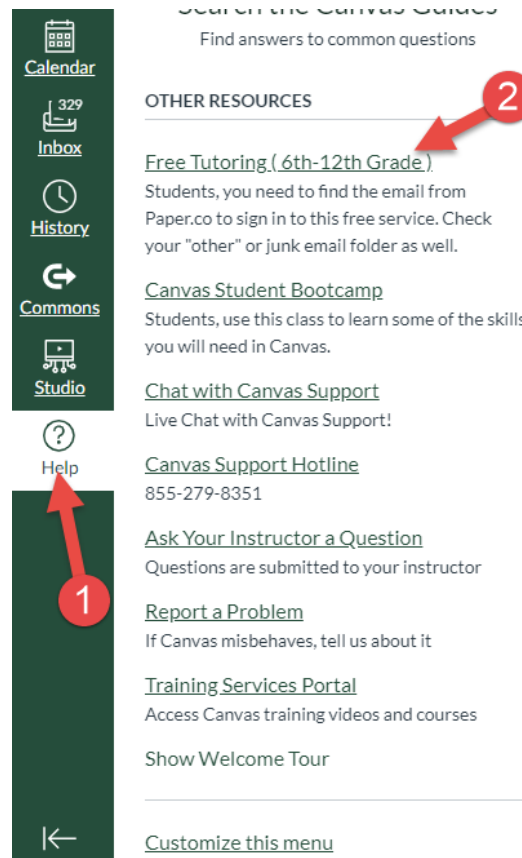

Student Instructions

Steps to take:

1.

Go to your 365 student email and search for an email from [Paper](mailto:mail@Paper.co). (mail@Paper.co)

The subject line should read:
"Welcome to 24/7 online homework help"

2.

Copy the password in the body of the email from [Paper](#). Then go your Canvas page.

3.

Once you are logged into Canvas, select "Help" on the Global Navigation menu.

Click on the "Free Tutoring (6th-12th grade)" link listed under other resources

Please note:

Tutoring for grades 4 & 5, are not currently available but will on November 2, 2020.

What it looks like: