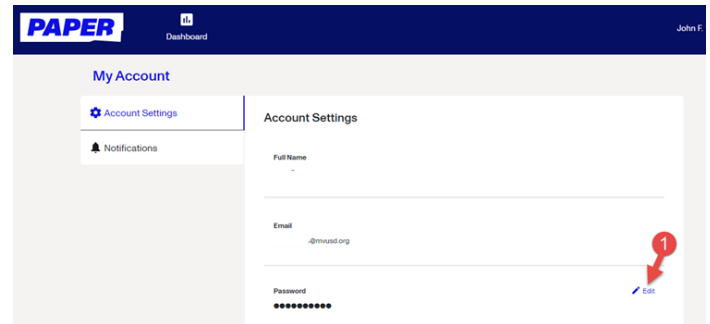

Student Instructions

Steps to take:

8.

Select [edit](#), as shown as number 1 on the picture

What it looks like:

9.

Follow the [instructions](#) on the screen to reset your password to your current Microsoft 365 password. This is the same password you use for your school district email.