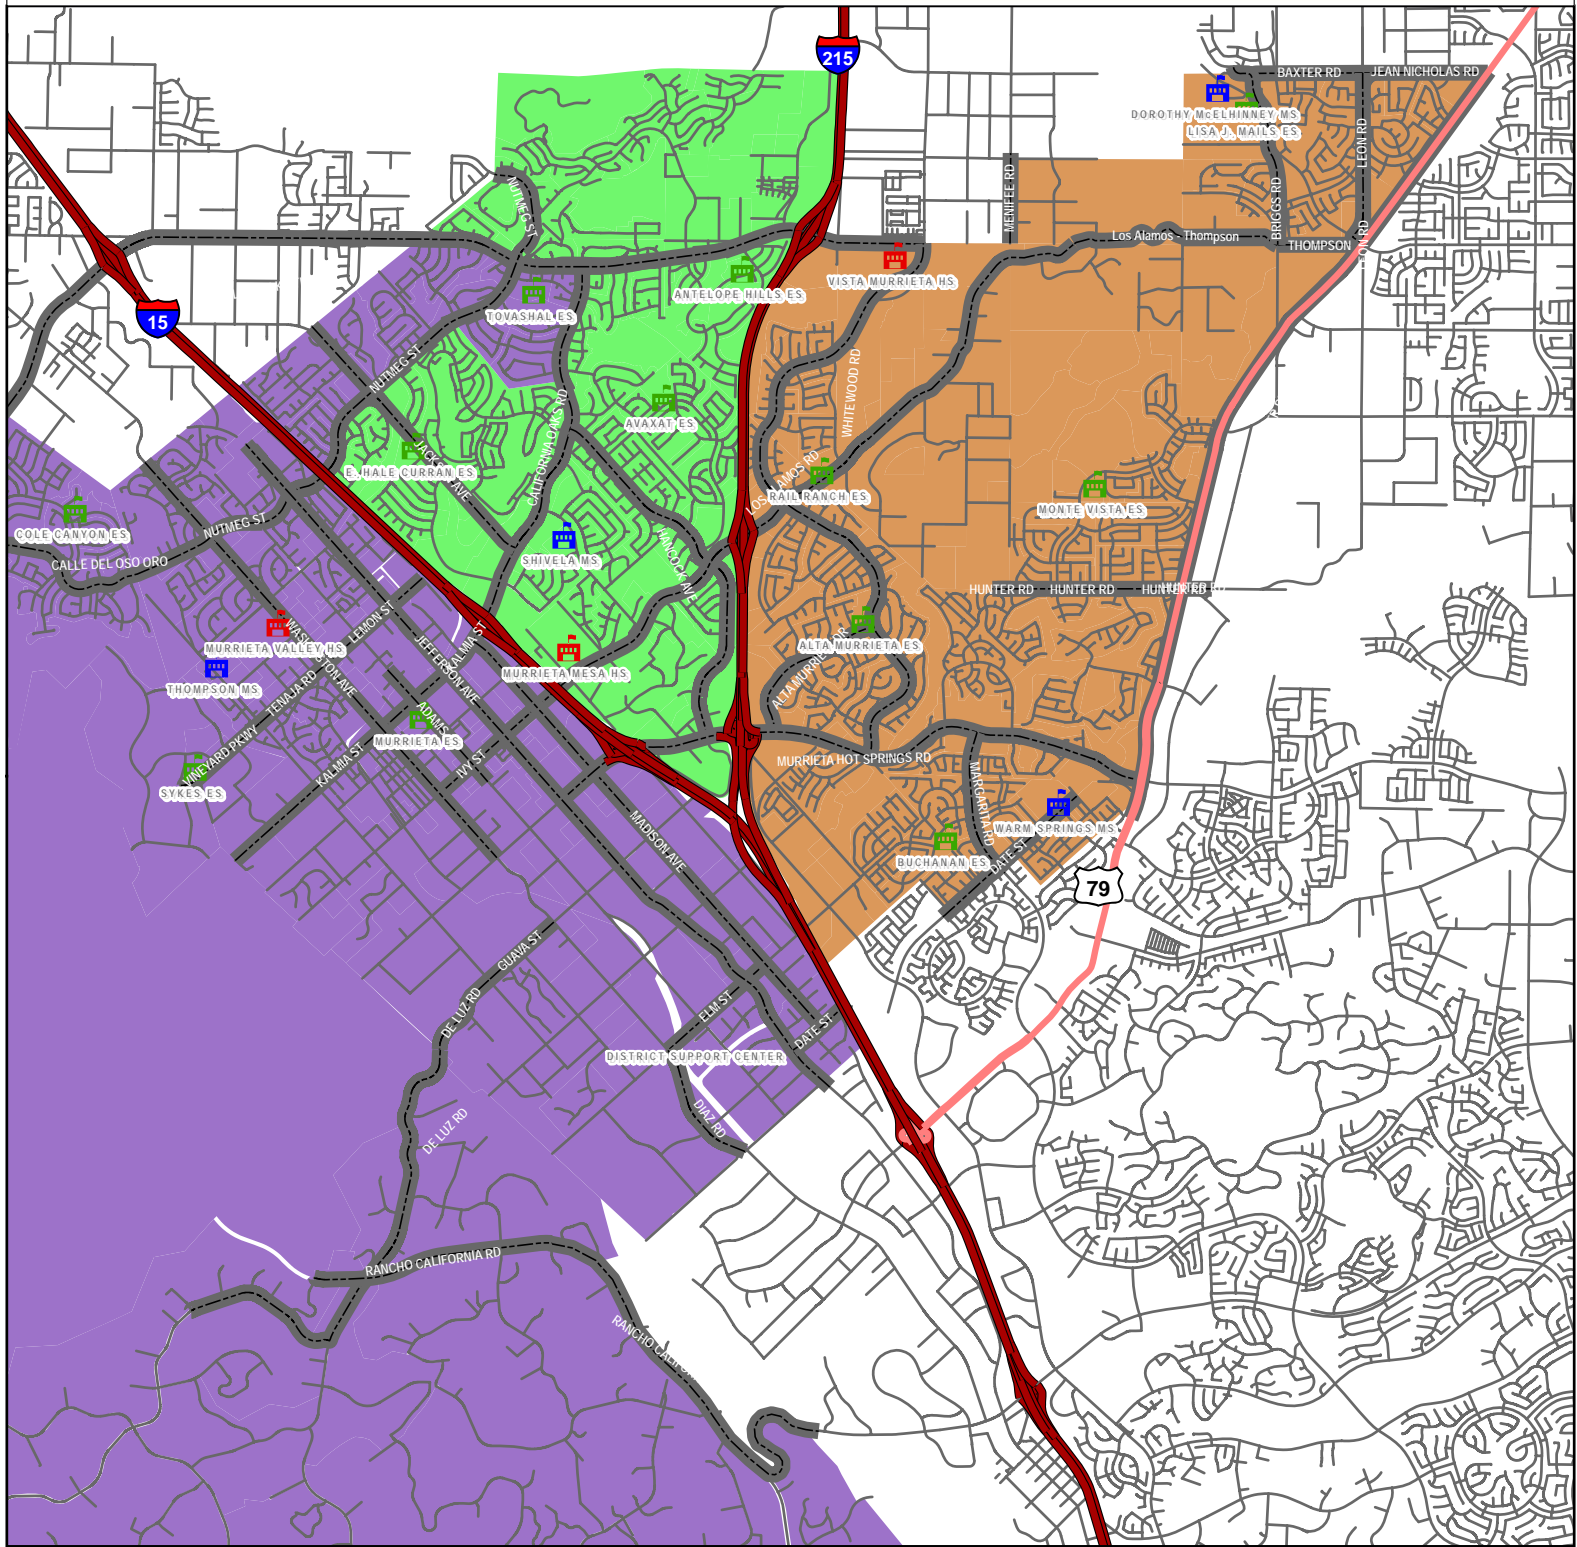

High School Site Boundaries

MURRIETA VALLEY HS

MURRIETA MESA HS

VISTA MURRIETA HS