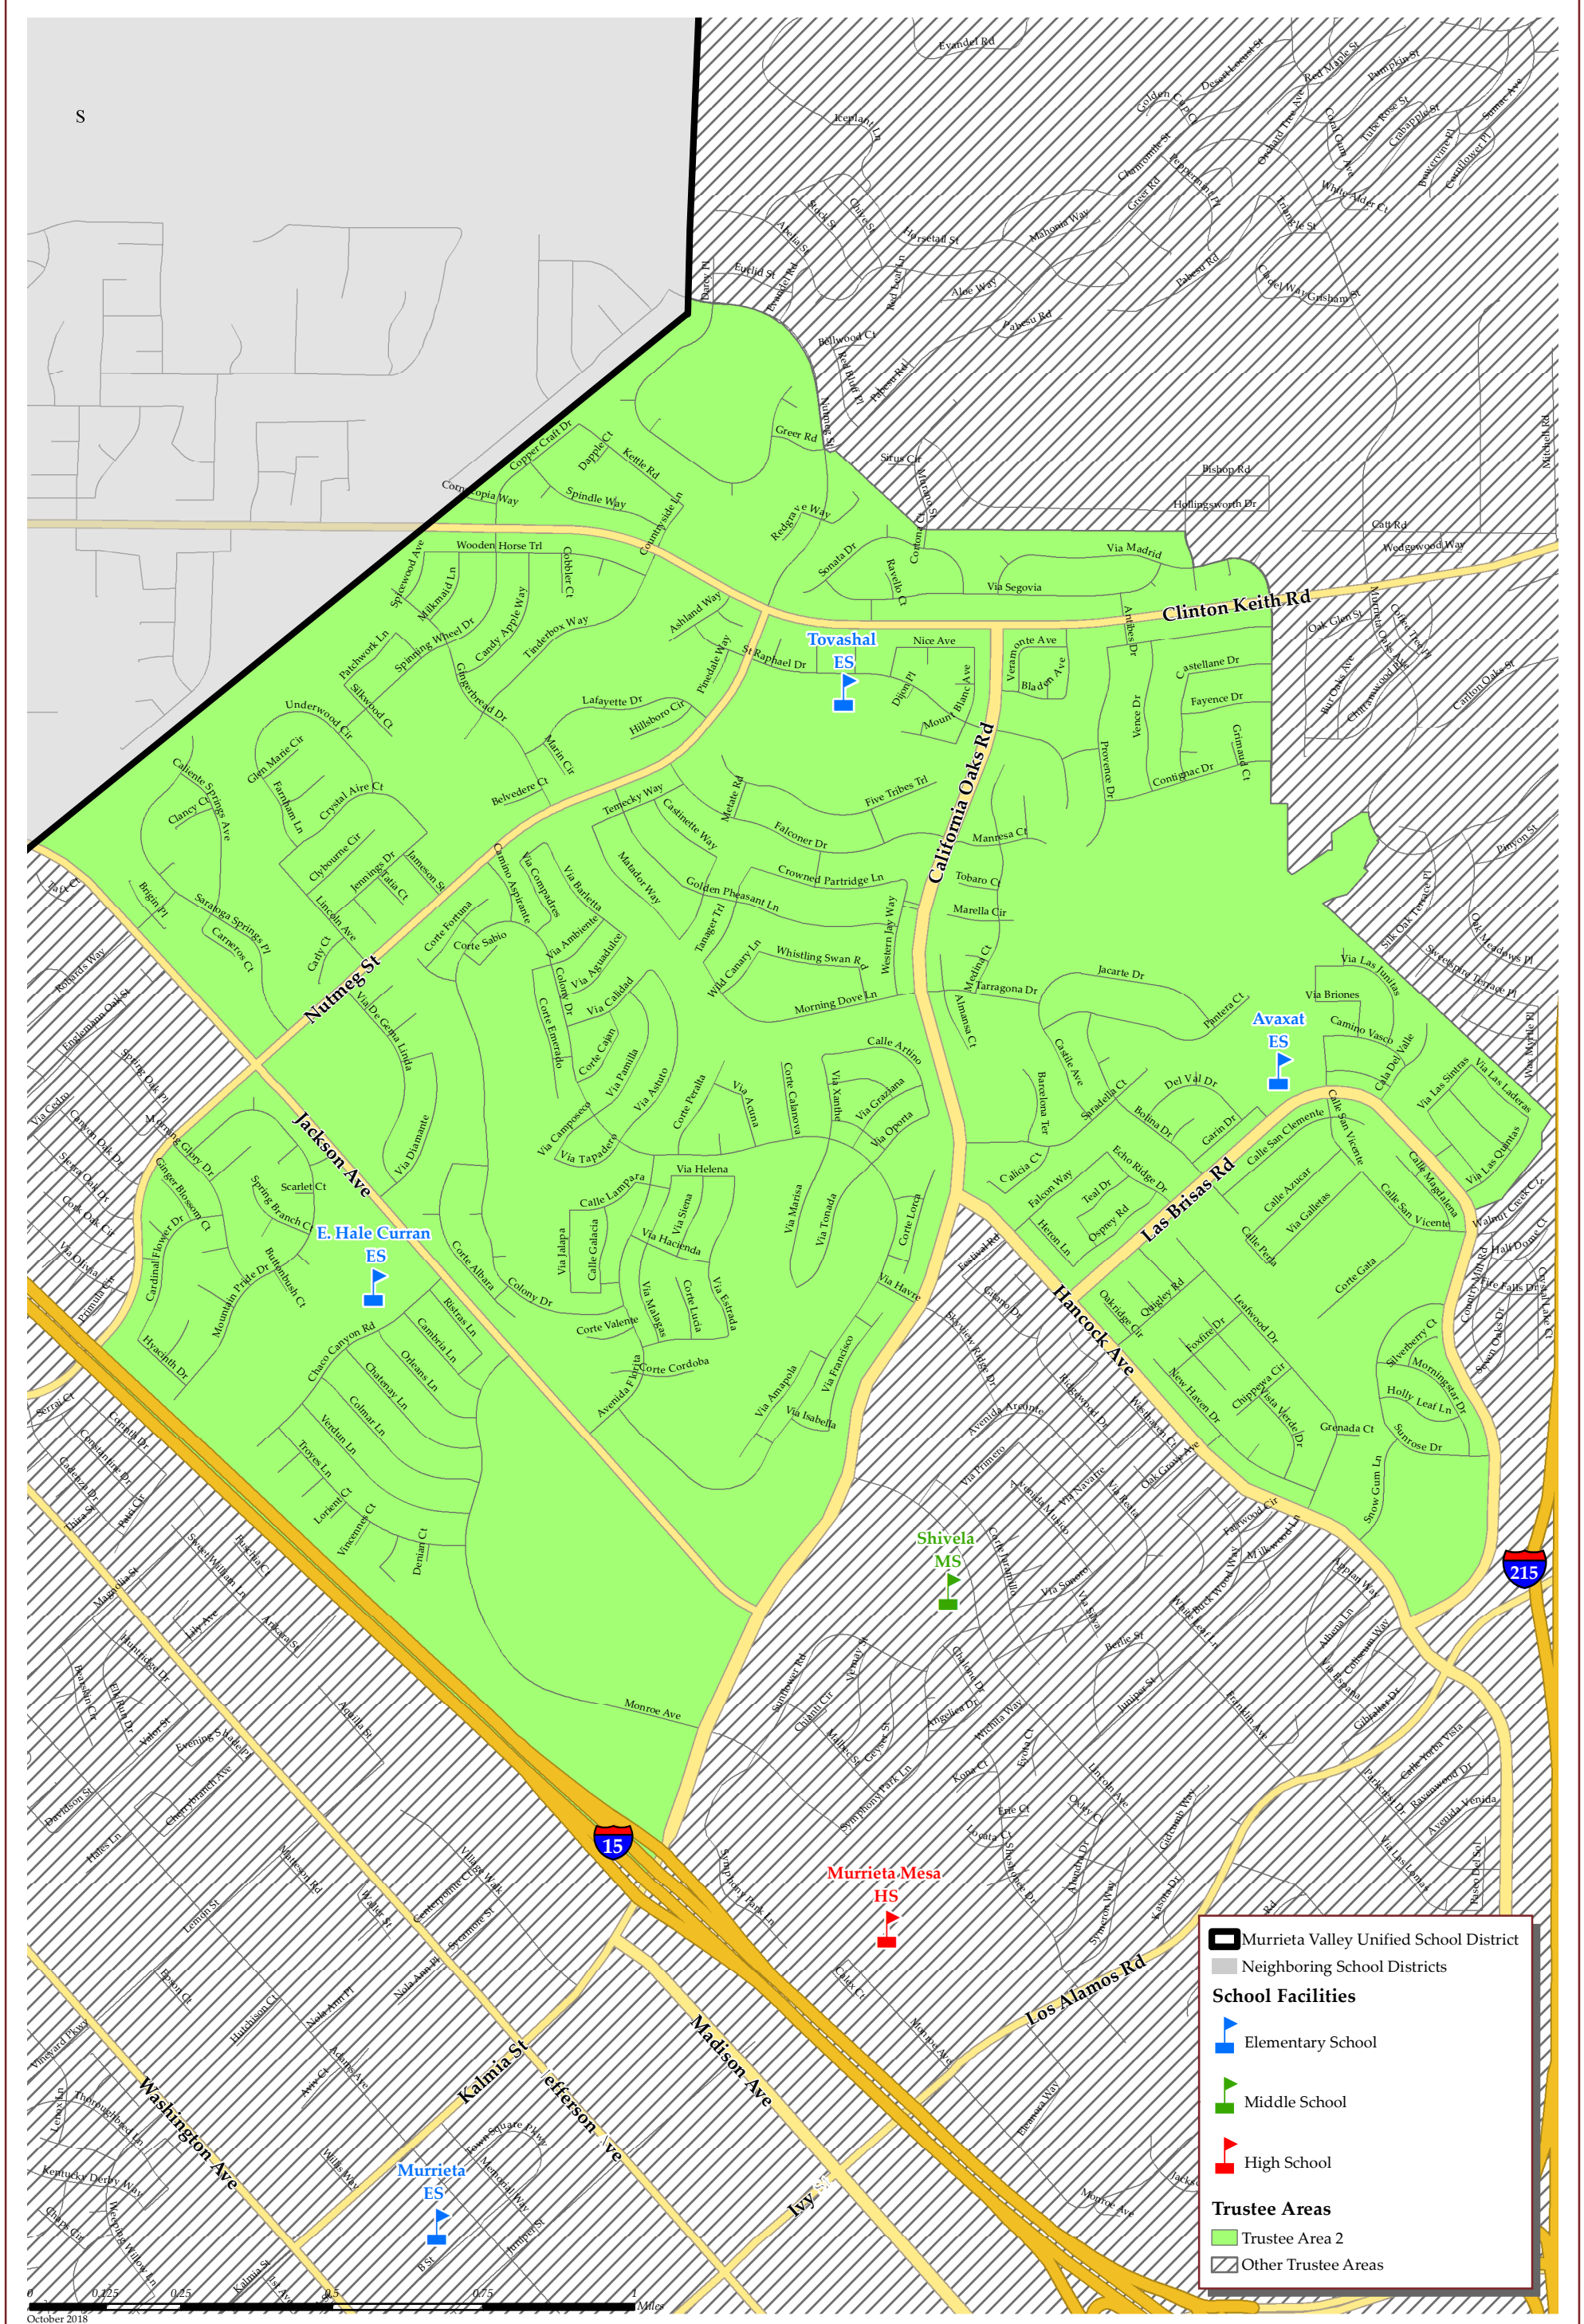

MURRIETA VALLEY UNIFIED SCHOOL DISTRICT

TRUSTEE AREA 2

	Murrieta Valley Unified School District
	Neighboring School Districts
School Facilities	
	Elementary School
	Middle School
	High School
Trustee Areas	
	Trustee Area 2
	Other Trustee Areas