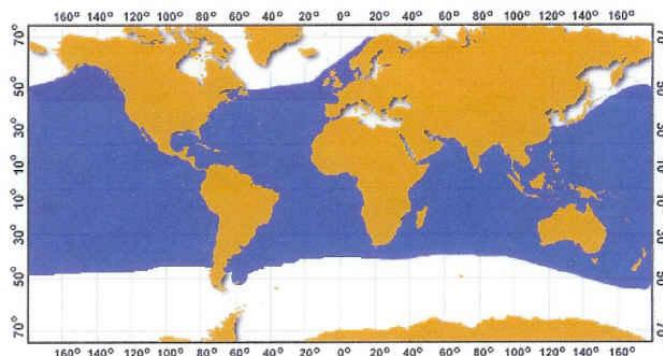

# Blue Shark

by *Justin*

The blue shark is a kind of fish. The blue shark lives in warm water all over the world. An adult blue shark can grow up to 12.5 feet long. For food, the blue shark eats mostly squid and sometimes little and big fish. The blue shark has live babies and does not lay eggs. The babies are called pups. The mom has between 14-135 babies. The blue shark is known as the wolf of the sea because they hunt in packs. The blue shark is at the top of the food chain. They are almost

endangered animals. These sharks are the only sharks that hunt in packs. The blue shark is very dangerous to people.

The Blue Shark lives in the blue areas of the map.