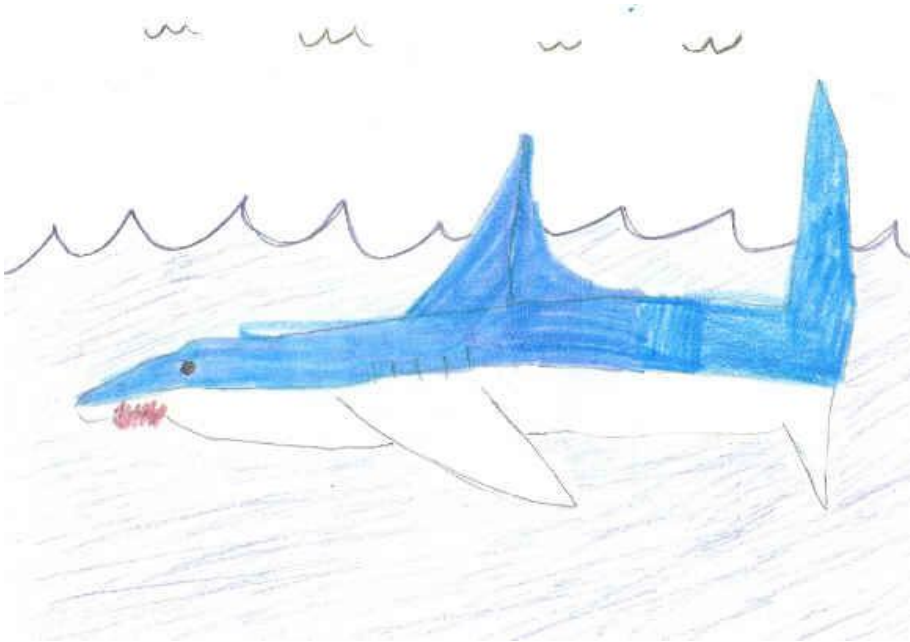

# Blue Shark

by *Justin*

The blue shark is a kind of fish. The blue shark lives in warm water all over the world. An adult blue shark can grow up to 12.5 feet long. For food, the blue shark eats mostly squid and sometimes little and big fish. The blue shark has live babies and does not lay eggs. The babies are called pups. The mom has between 14-135 babies. The blue shark is known as the wolf of the sea because they hunt in packs. The blue shark is at the top of the food chain. They are almost

endangered animals. These sharks are the only sharks that hunt in packs. The blue shark is very dangerous to people.

The Blue Shark lives in the blue areas of the map.