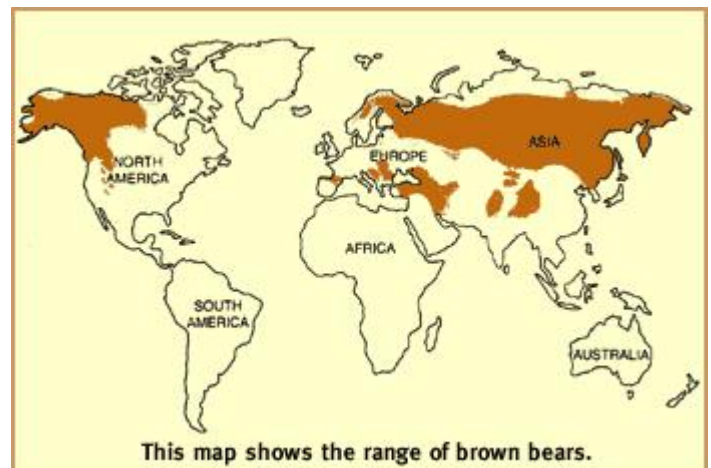

Scientific Name: *Ursus Arctos Horribilis*

Habitat: Dense forest, sub-alpine meadows, and the arctic tundra. They live in

North America, eastern and Western Europe, northern Asia and in Japan. In North America, the bears are located in Alaska, western Canada, and in the states of Idaho, Montana, Washington, and Wyoming.

Size: Adult males can weigh from 300 to 850 pounds and females can weigh from 200 to 450 pounds. The average weight of a male is 700 pounds and the average weight of a female is 450 pounds.

Food: Grizzlies are omnivores which mean they will eat both plants and animals. Healthy adults can eat up to 35 pounds of food a day. Grizzlies eat moose, deer, leaves, berries, fish, bird eggs, chipmunks, squirrels, beetles, ants, and larvae, depending on what's available.

Young: When a grizzly mother is pregnant it can have up to 4 babies at once but the average amount of babies for a mother to have is 2. Baby grizzlies are called cubs. The cubs are born in January or February. When the cubs are born they are as small as a rat and they weigh from 1 to 1 1/2 pounds. Their mom nurses them until they are about 20 pounds. The cubs leave the den in April or May when they are 4 to 5 months old. Sometimes it is difficult for the mother to watch the cubs because as they enjoy wandering off.

Grizzlies are endangered because people use to shoot them for their comfy fur and their meat. They also got shot because people got