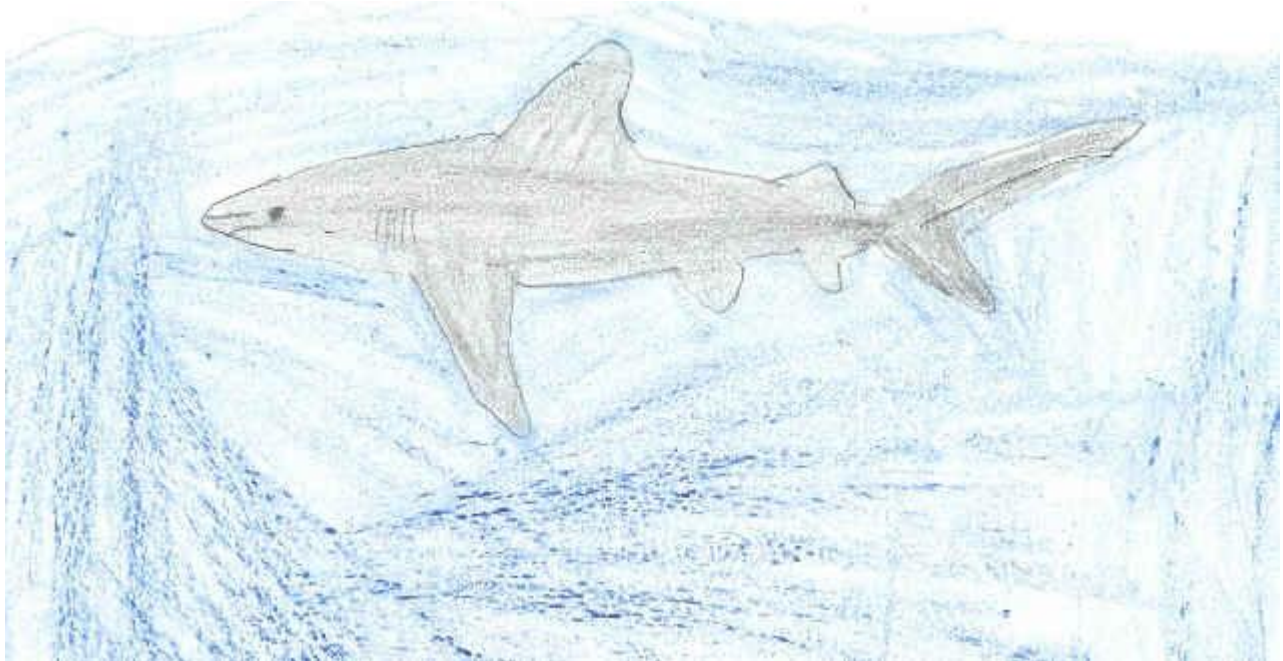

# Oceanic White Tip Shark

by

## Daniel

This is a large fish. In tropic and subtropic waters, it lives worldwide in deep waters.

Oceanic whitetip sharks grow to large sizes. Males mature at 5.7 – 6.5 feet in length. Females are slightly longer (5.9-6.6 feet). These sharks feed on bony fish and sea creatures. If these sharks are encountered during feeding, the whitetip becomes aggressive and dominates over them. The whitetip litters range from 7 to fifteen pups (which they are called). The litter number is proportional to the size of its mother. Each pup is 24-25 inches in length at birth. After birth, they are hunters on their own. An interesting fact is that the young is born inside the mother. These sharks are often found swimming along with pods of pilot whales. These sharks have 14 or 15 teeth on each side of the jaw and 13-15 on the lower jaw. Whitetips are considered dangerous. This shark is grayish-brown, white tip on first dorsal. Oceanic whitetips could be facing global extinction crisis and was once the most common shark in the world.

Red is where the sharks are.