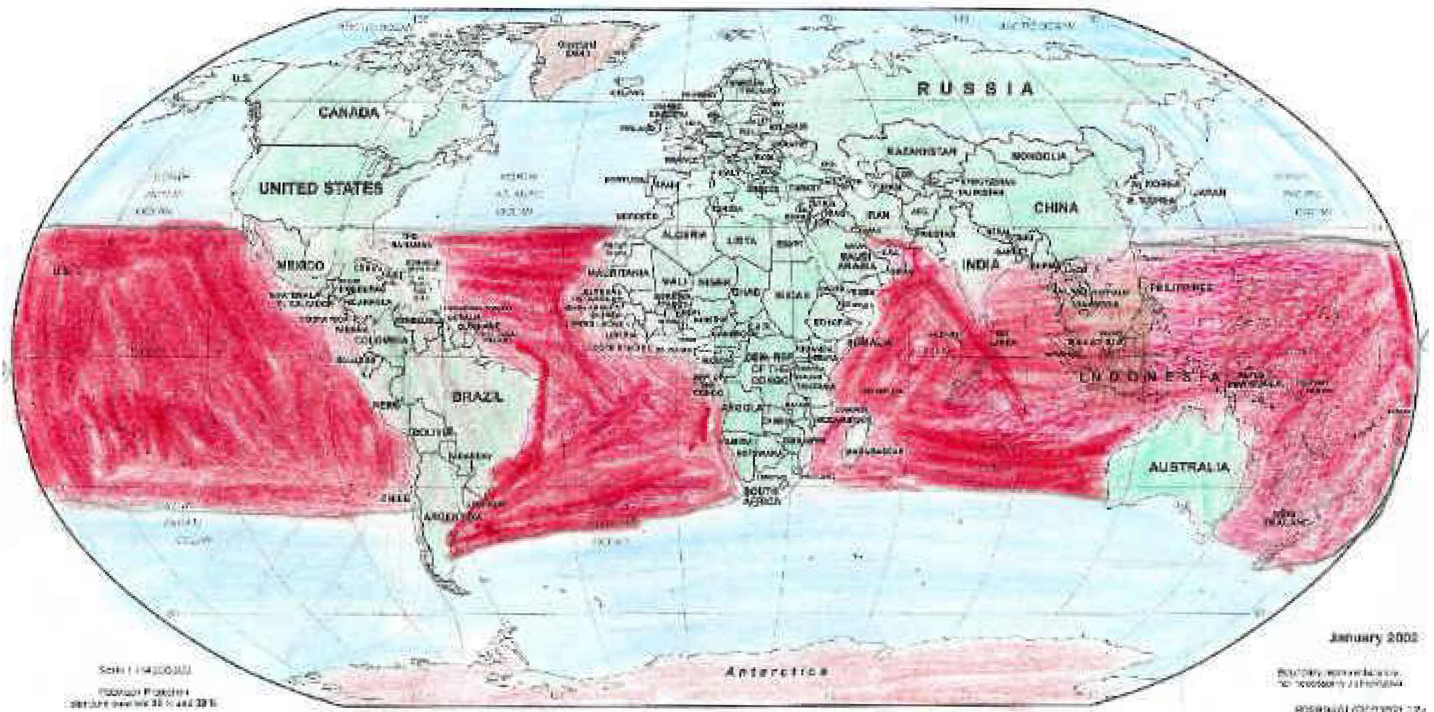

# Oceanic White Tip Shark

by

## Daniel

This is a large fish. In tropic and subtropic waters, it lives worldwide in deep waters.

Oceanic whitetip sharks grow to large sizes. Males mature at 5.7 – 6.5 feet in length. Females are slightly longer (5.9-6.6 feet). These sharks feed on bony fish and sea creatures. If these sharks are encountered during feeding, the whitetip becomes aggressive and dominates over them. The whitetip litters range from 7 to fifteen pups (which they are called). The litter number is proportional to the size of its mother. Each pup is 24-25 inches in length at birth. After birth, they are hunters on their own. An interesting fact is that the young is born inside the mother. These sharks are often found swimming along with pods of pilot whales. These sharks have 14 or 15 teeth on each side of the jaw and 13-15 on the lower jaw. Whitetips are considered dangerous. This shark is grayish-brown, white tip on first dorsal. Oceanic whitetips could be facing global extinction crisis and was once the most common shark in the world.

Red is where the sharks are.