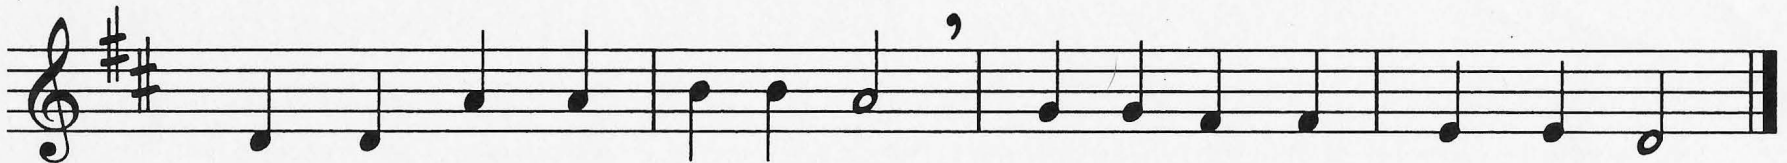

7 - Red Belt

Pitches: DEF#GAB

Twinkle, Twinkle Little Star

2 measures (8 beats) introduction
on recording

Traditional

Twin - kle, twin - kle lit - tle star, how I won - der what you are.

Up a - bove the world so high, like a dia - mond in the sky!

Twin - kle, twin - kle lit - tle star, how I won - der what you are.

New things to learn for the Red Belt song:

key signature

These sharps (#), when placed at the beginning of a line, are for all C's and F's in the song. This is called a **key signature**. However, since there are no C's in this song, you only have to remember to play every F in this song as F#.